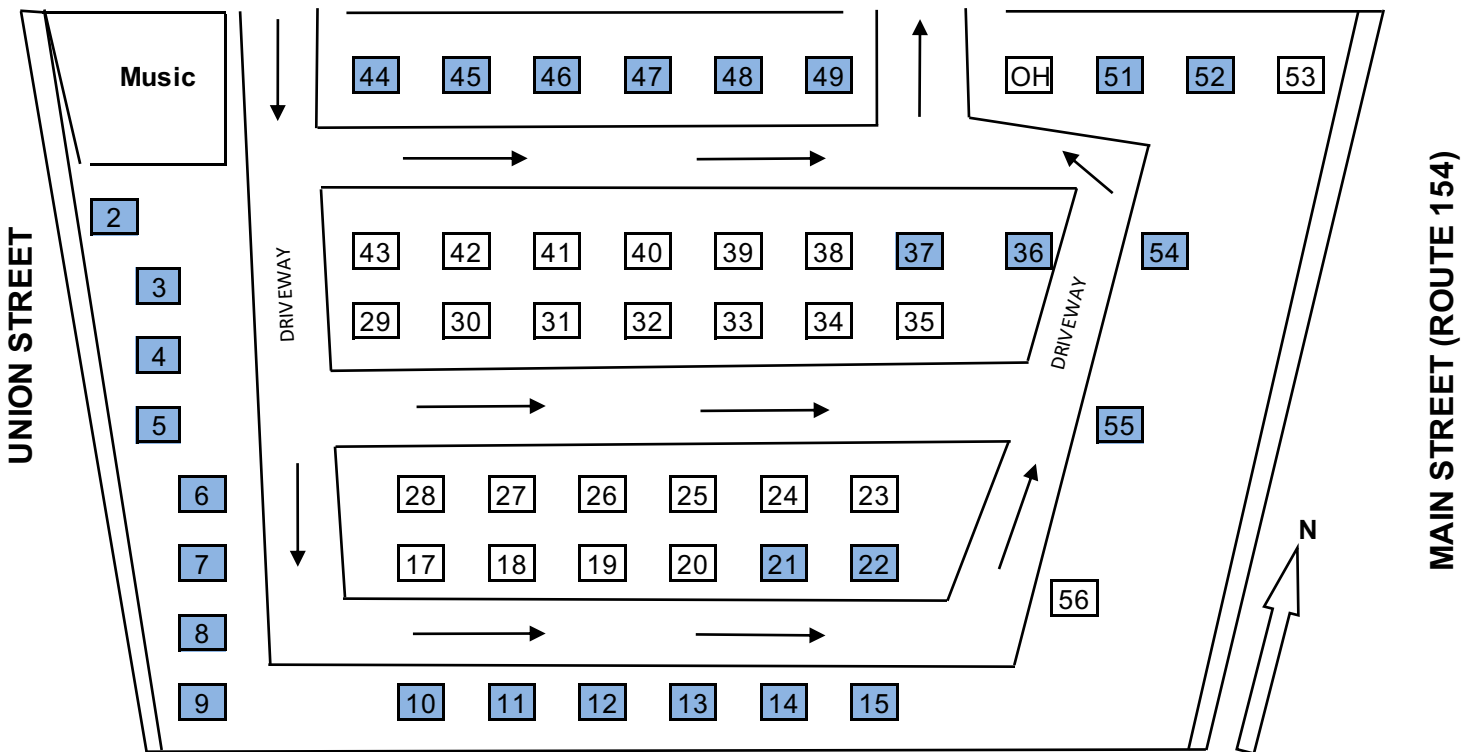

ANNUAL FLEA MARKET

Saturday, August 17, 2024, 8:00 a.m. - 2:00 p.m.

First Congregational Church of Deep River
 1 Church Street, Deep River, CT 06417
 Church Office: 860-526-5045

Each space is approximately 20' x 20'

Map below is not to scale and spaces are in approximate locations

(Expansive Parking Lot Area)

CHURCH STREET (no parking during flea market)

SHADED AREAS ARE RESERVED

* Space #58 contains a small tree so is 5 ft. wider

==== denotes sidewalks