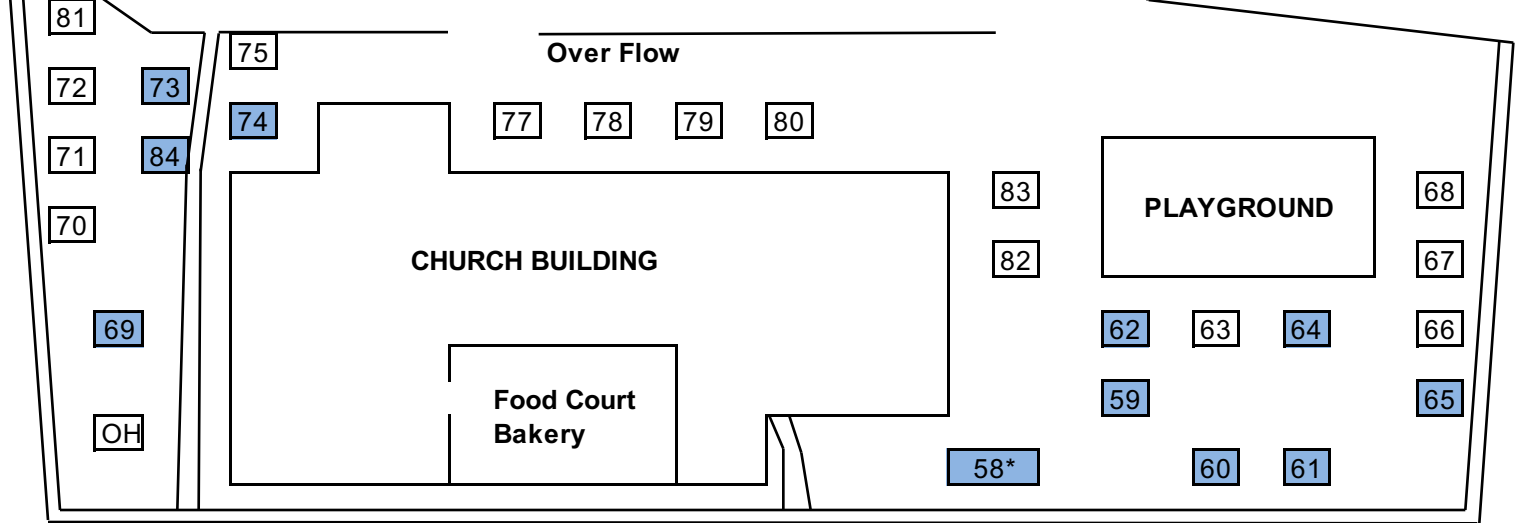

Map below is not to scale and spaces are in approximate locations

(Expansive Parking Lot Area)

CHURCH STREET (no parking during flea market)

SHADED AREAS ARE RESERVED

* Space #58 contains a small tree so is 5 ft. wider

==== denotes sidewalks