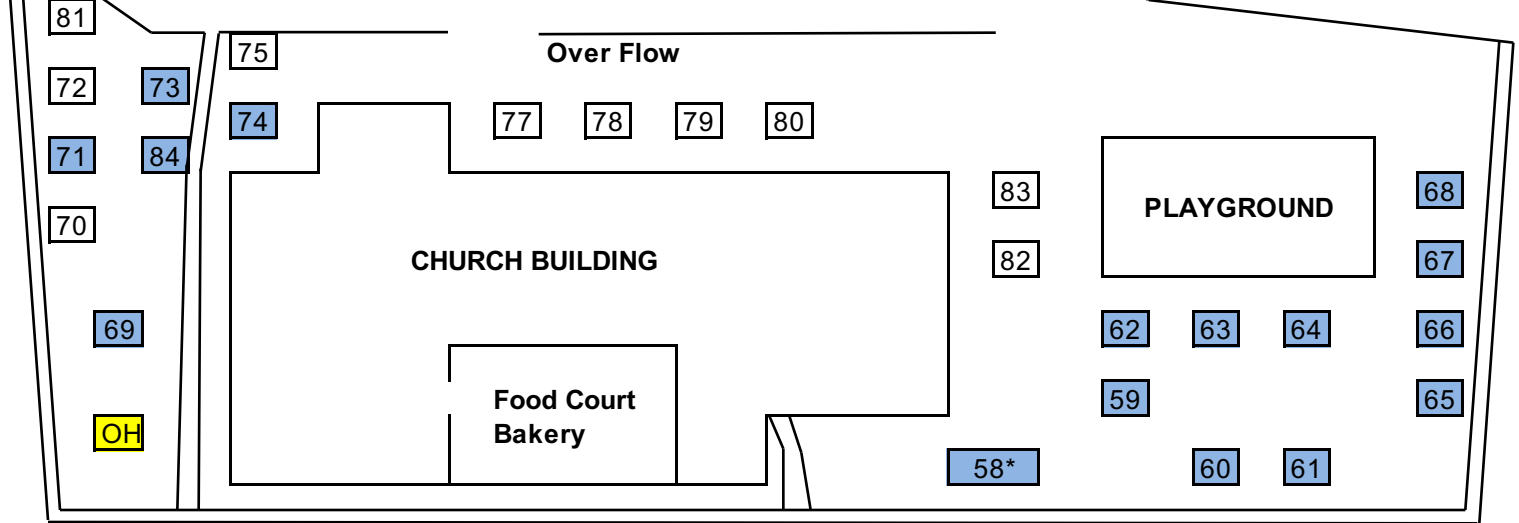

Map below is not to scale and spaces are in approximate locations

(Expansive Parking Lot Area)

CHURCH STREET (no parking during flea market)

SHADED AREAS ARE RESERVED

* Space #58 contains a small tree so is 5 ft. wider

== denotes sidewalks