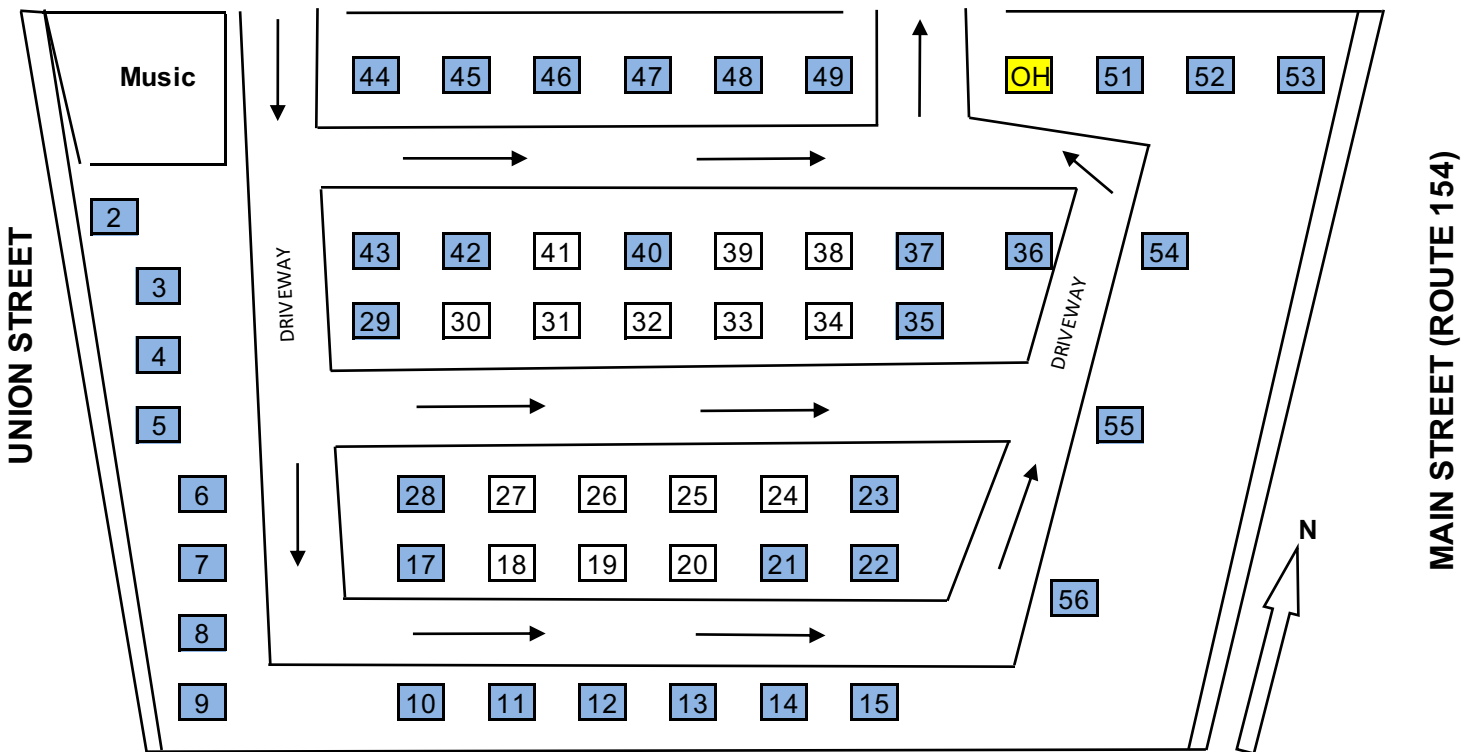

ANNUAL FLEA MARKET

Saturday, August 17, 2024, 8:00 a.m. - 2:00 p.m.

First Congregational Church of Deep River
 1 Church Street, Deep River, CT 06417
 Church Office: 860-526-5045

Each space is approximately 20' x 20'

Map below is not to scale and spaces are in approximate locations

(Expansive Parking Lot Area)

CHURCH STREET (no parking during flea market)

SHADED AREAS ARE RESERVED

* Space #58 contains a small tree so is 5 ft. wider

== denotes sidewalks